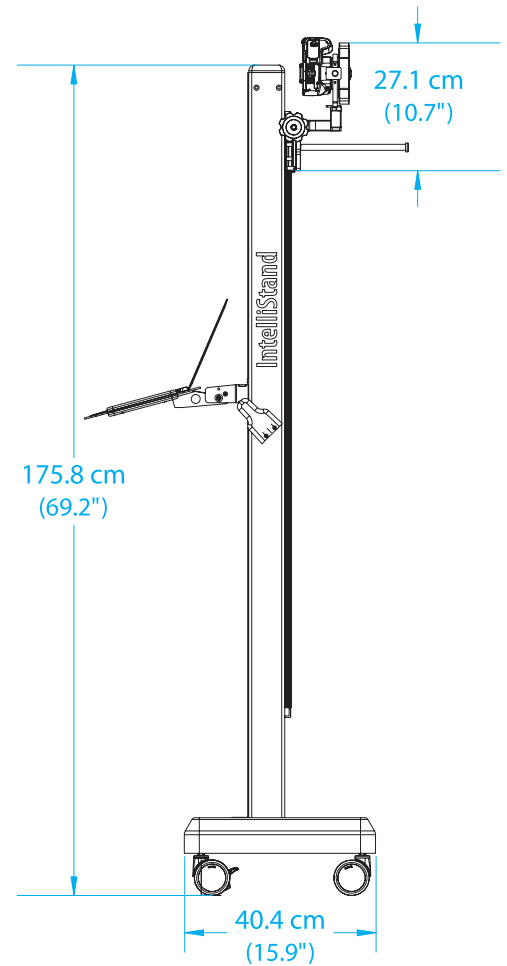

IntelliStand

IMAGING EXCELLENCE FROM
 CANFIELD

www.canfieldsci.com / info@canfieldsci.com / phone +1.973.434.1201 / (USA) 800.815.4330

3D SOLUTIONS • FACIAL IMAGING & ANALYSIS • IMAGING SOFTWARE • PHOTOGRAPHY • RESEARCH SYSTEMS & SERVICES • TRAINING
MatchPose is a registered trademark of Canfield Scientific, Inc.

2210-22