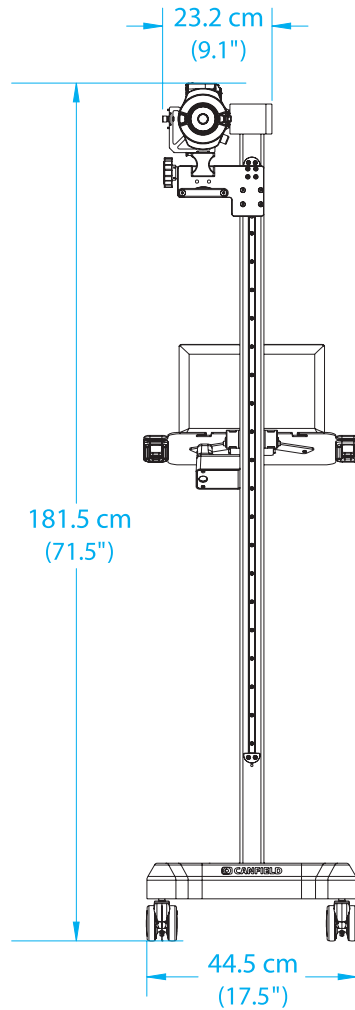

IntelliStand

IMAGING EXCELLENCE FROM
 CANFIELD

www.canfieldsci.com / info@canfieldsci.com / phone +1.973.434.1201 / (USA) 800.815.4330

3D SOLUTIONS • FACIAL IMAGING & ANALYSIS • IMAGING SOFTWARE • PHOTOGRAPHY • RESEARCH SYSTEMS & SERVICES • TRAINING
MatchPose is a registered trademark of Canfield Scientific, Inc.

2210-22